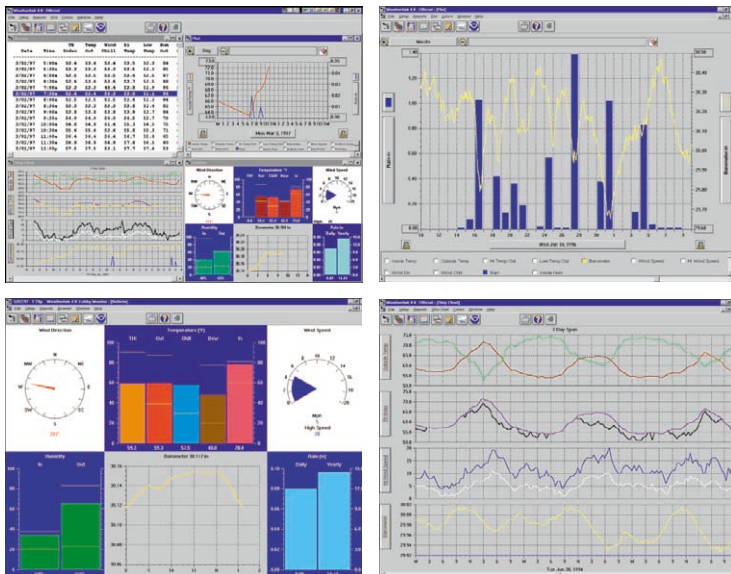

For the ultimate in weather monitoring, add WeatherLink to any of our weather stations. The data logger fits neatly into the weather station console or Weather Envoy, storing weather data even when it's not connected to your PC.

See page 9 for details on NEW Weather Envoy.

All Versions of WeatherLink® include:

Data Storage & Transfer Features

- Choose a storage interval of 1, 5, 10, 15, 30, 60, or 120 minutes.
- Store up to six months worth of data before downloading, depending on the chosen storage interval. (Up to four months for Perception II, Weather Wizard III, or Weather Monitor II; up to 85 days for GroWeather.)
- Download manually whenever you like, or set the station to download automatically at the same time every day.

Charts, Graphs & Reports

- See current conditions at a glance on the instant weather bulletin.
- Graph data on an hourly, daily, weekly, or yearly basis.
- Generate "Weather Watcher" reports in NOAA National Climatic Data Center format.
- Export data to most popular spreadsheet, database, and word processing programs.

Multiple Stations & Computers

- Track multiple weather stations on the same computer using one WeatherLink for each station.
- View data from the same weather station on multiple computers using one Extra User License Kit for each computer. Kit includes license, manual, and software.

Actual screens may vary.