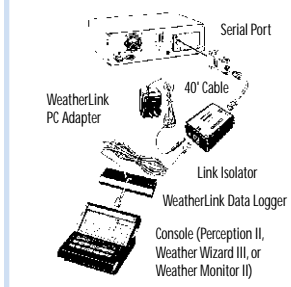

Installation Diagrams

Wireless Vantage Pro

Anemometer Transmitter Kit

Cabled Vantage Pro Plus

Remote Anemometer

Weather Monitor II Installation

Comprehensive GroWeather System

WeatherLink for Vantage Pro

Alarm Output Module at Sensor Interface Module

Link Isolator Kit Installation

Wireless Weather Envoy

WeatherLink with Short-Range Modem Pair

Field System with Solar Power, Radio, and Antenna

Field Station with Solar Power and Soil Moisture