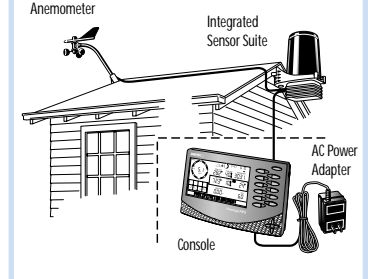

Installation Diagrams

Wireless Vantage Pro

Anemometer Transmitter Kit

Cabled Vantage Pro Plus

Remote Anemometer

Weather Monitor II Installation

Comprehensive GroWeather System

WeatherLink for Vantage Pro

Alarm Output Module at Sensor Interface Module

Link Isolator Kit Installation

Wireless Weather Envoy

WeatherLink with Short-Range Modem Pair

Field System with Solar Power, Radio, and Antenna

Field Station with Solar Power and Soil Moisture