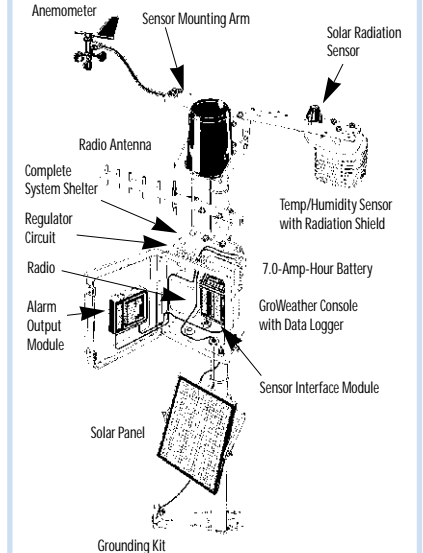

Installation Diagrams

Wireless Vantage Pro

Anemometer Transmitter Kit

Cabled Vantage Pro Plus

Remote Anemometer

Weather Monitor II Installation

Comprehensive GroWeather System

WeatherLink for Vantage Pro

Alarm Output Module at Sensor Interface Module

Link Isolator Kit Installation

Wireless Weather Envoy

WeatherLink with Short-Range Modem Pair

Field System with Solar Power, Radio, and Antenna

Field Station with Solar Power and Soil Moisture