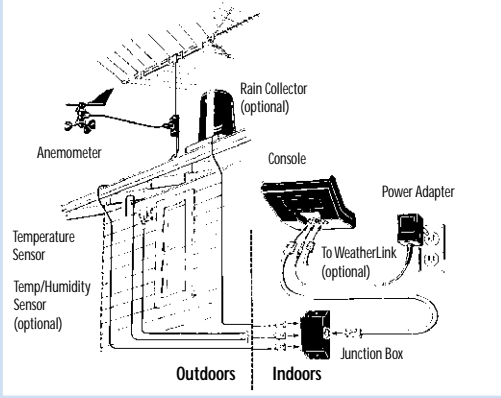

Installation Diagrams

Wireless Vantage Pro

Anemometer Transmitter Kit

Cabled Vantage Pro Plus

Remote Anemometer

Weather Monitor II Installation

Comprehensive GroWeather System

WeatherLink for Vantage Pro

Alarm Output Module at Sensor Interface Module

Link Isolator Kit Installation

Wireless Weather Envoy

WeatherLink with Short-Range Modem Pair

Field System with Solar Power, Radio, and Antenna

Field Station with Solar Power and Soil Moisture