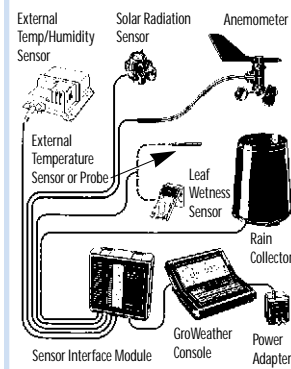

Installation Diagrams

Wireless Vantage Pro

Anemometer Transmitter Kit

Cabled Vantage Pro Plus

Remote Anemometer

Weather Monitor II Installation

Comprehensive GroWeather System

WeatherLink for Vantage Pro

Alarm Output Module at Sensor Interface Module

Link Isolator Kit Installation

Wireless Weather Envoy

WeatherLink with Short-Range Modem Pair

Field System with Solar Power, Radio, and Antenna

Field Station with Solar Power and Soil Moisture