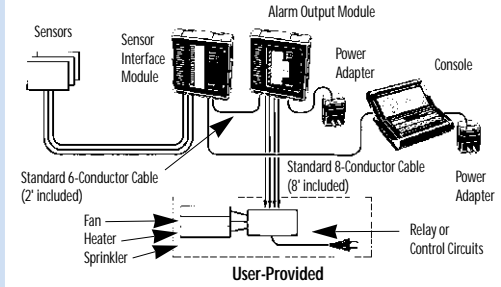

Installation Diagrams

Wireless Vantage Pro

Anemometer Transmitter Kit

Cabled Vantage Pro Plus

Remote Anemometer

Weather Monitor II Installation

Comprehensive GroWeather System

WeatherLink for Vantage Pro

Alarm Output Module at Sensor Interface Module

Link Isolator Kit Installation

Wireless Weather Envoy

WeatherLink with Short-Range Modem Pair

Field System with Solar Power, Radio, and Antenna

Field Station with Solar Power and Soil Moisture