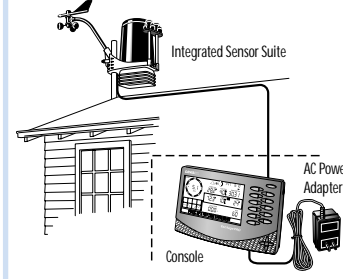

Installation Diagrams

Wireless Vantage Pro

Anemometer Transmitter Kit

Cabled Vantage Pro Plus

Remote Anemometer

Weather Monitor II Installation

Comprehensive GroWeather System

WeatherLink for Vantage Pro

Alarm Output Module at Sensor Interface Module

Link Isolator Kit Installation

Wireless Weather Envoy

WeatherLink with Short-Range Modem Pair

Field System with Solar Power, Radio, and Antenna

Field Station with Solar Power and Soil Moisture