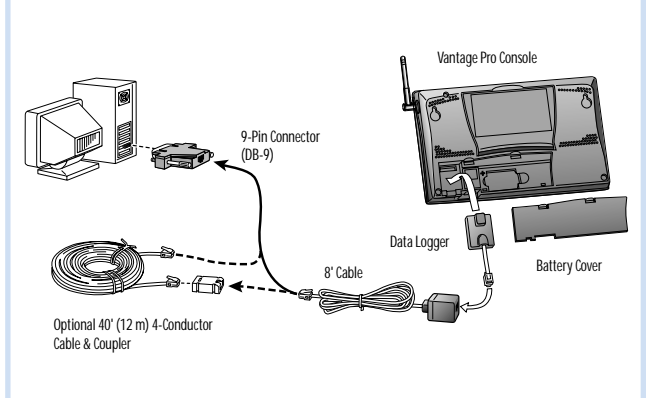

Installation Diagrams

Wireless Vantage Pro

Anemometer Transmitter Kit

Cabled Vantage Pro Plus

Remote Anemometer

Weather Monitor II Installation

Comprehensive GroWeather System

WeatherLink for Vantage Pro

Alarm Output Module at Sensor Interface Module

Link Isolator Kit Installation

Wireless Weather Envoy

WeatherLink with Short-Range Modem Pair

Field System with Solar Power, Radio, and Antenna

Field Station with Solar Power and Soil Moisture