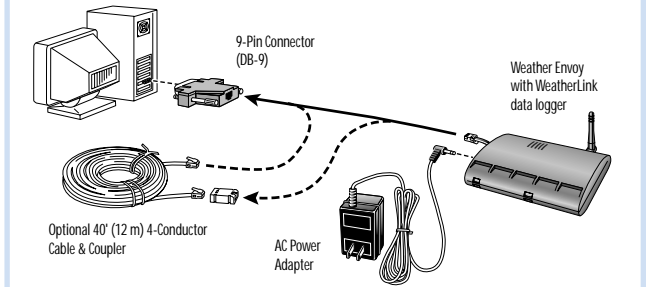

Installation Diagrams

Wireless Vantage Pro

Anemometer Transmitter Kit

Cabled Vantage Pro Plus

Remote Anemometer

Weather Monitor II Installation

Comprehensive GroWeather System

WeatherLink for Vantage Pro

Alarm Output Module at Sensor Interface Module

Link Isolator Kit Installation

Wireless Weather Envoy

WeatherLink with Short-Range Modem Pair

Field System with Solar Power, Radio, and Antenna

Field Station with Solar Power and Soil Moisture