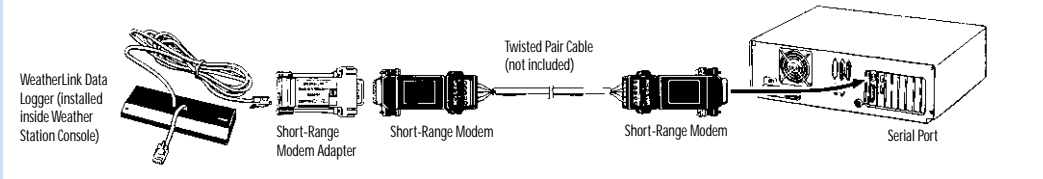

Alarm Output Module at Sensor Interface Module

Link Isolator Kit Installation

Wireless Weather Envoy

WeatherLink with Short-Range Modem Pair

Field System with Solar Power, Radio, and Antenna

Field Station with Solar Power and Soil Moisture

Field Interface Installation