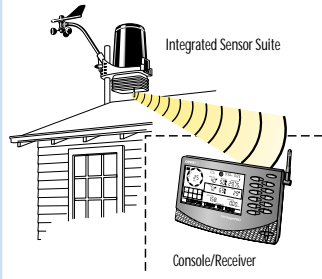

Installation Diagrams

Wireless Vantage Pro

Anemometer Transmitter Kit

Cabled Vantage Pro Plus

Remote Anemometer

Weather Monitor II Installation

Comprehensive GroWeather System

WeatherLink for Vantage Pro

Alarm Output Module at Sensor Interface Module

Link Isolator Kit Installation

Wireless Weather Envoy

WeatherLink with Short-Range Modem Pair

Field System with Solar Power, Radio, and Antenna

Field Station with Solar Power and Soil Moisture