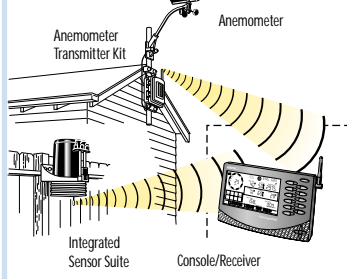

Installation Diagrams

Wireless Vantage Pro

Anemometer Transmitter Kit

Cabled Vantage Pro Plus

Remote Anemometer

Weather Monitor II Installation

Comprehensive GroWeather System

WeatherLink for Vantage Pro

Alarm Output Module at Sensor Interface Module

Link Isolator Kit Installation

Wireless Weather Envoy

WeatherLink with Short-Range Modem Pair

Field System with Solar Power, Radio, and Antenna

Field Station with Solar Power and Soil Moisture

Field Interface Installation