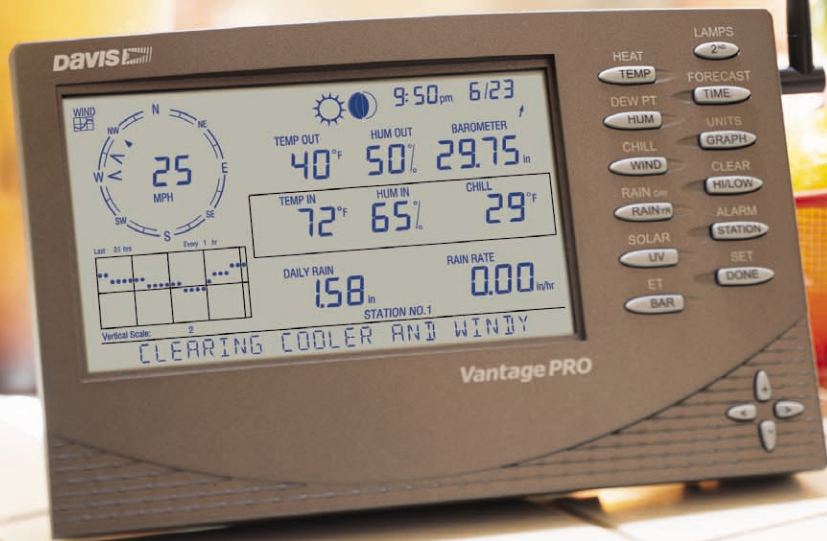

Vantage PRO[®]

Wireless Weather Station

With instant updates and multiple alarm settings, our new Vantage Pro[®] stations let you keep an eye on critical weather conditions.

- **Barometric Pressure.** Currently and for each of the last 24 hours. Five-position trend arrow shows whether pressure is rising, falling, or stable.
- **Temperature.** Inside and outside temperature, currently and for each of the last 24 hours. High and low temperature alarms.
- **Humidity.** Inside and outside humidity, currently and for each of the last 24 hours. High and low humidity alarms.
- **Rain.** Rainfall for the last 15 minutes and the last 24 hours, days, months, and years. Flash flood and 24-hour rain alarms.
- **Rain Rate.** Currently and for each of the last 24 minutes. Rain rate alarm.
- **Rain Storm.** Rainfall for the last 24 storms, with beginning and ending dates for each storm. Rain storm warning and alarm.
- **Wind Speed.** Current wind speed. Average for the last ten minutes and each of the last 24 hours. High and average wind speed alarms.
- **Wind Direction.** Currently and for the last 24 hours, days, and months. Direction of high wind speed.
- **Wind Chill.** Current wind chill. Wind chill alarm.
- **Dew Point.** Currently and for each of the last 24 hours. High and low dew point alarms.
- **Heat Index.** Currently and for each of the last 24 hours. Heat index alarm.
- **Sunrise & Sunset.** Time of sunrise and sunset at your location—it even takes daylight savings time into account!
- **Highs & Lows.** For most weather variables, with time and/or date, for each of the last 24 hours, days, months, and years.
- **Optional Sensors.** For UV and solar radiation, evapotranspiration, soil moisture, and more.
- **On-screen graphing.** Graph current conditions, averages, or highs and lows for the last 24 hours, days, months, or years.
- **Your own local forecast.** Forecast icons show sun, part sun, clouds and rain, or snow. Check the scrolling ticker-tape for more details.